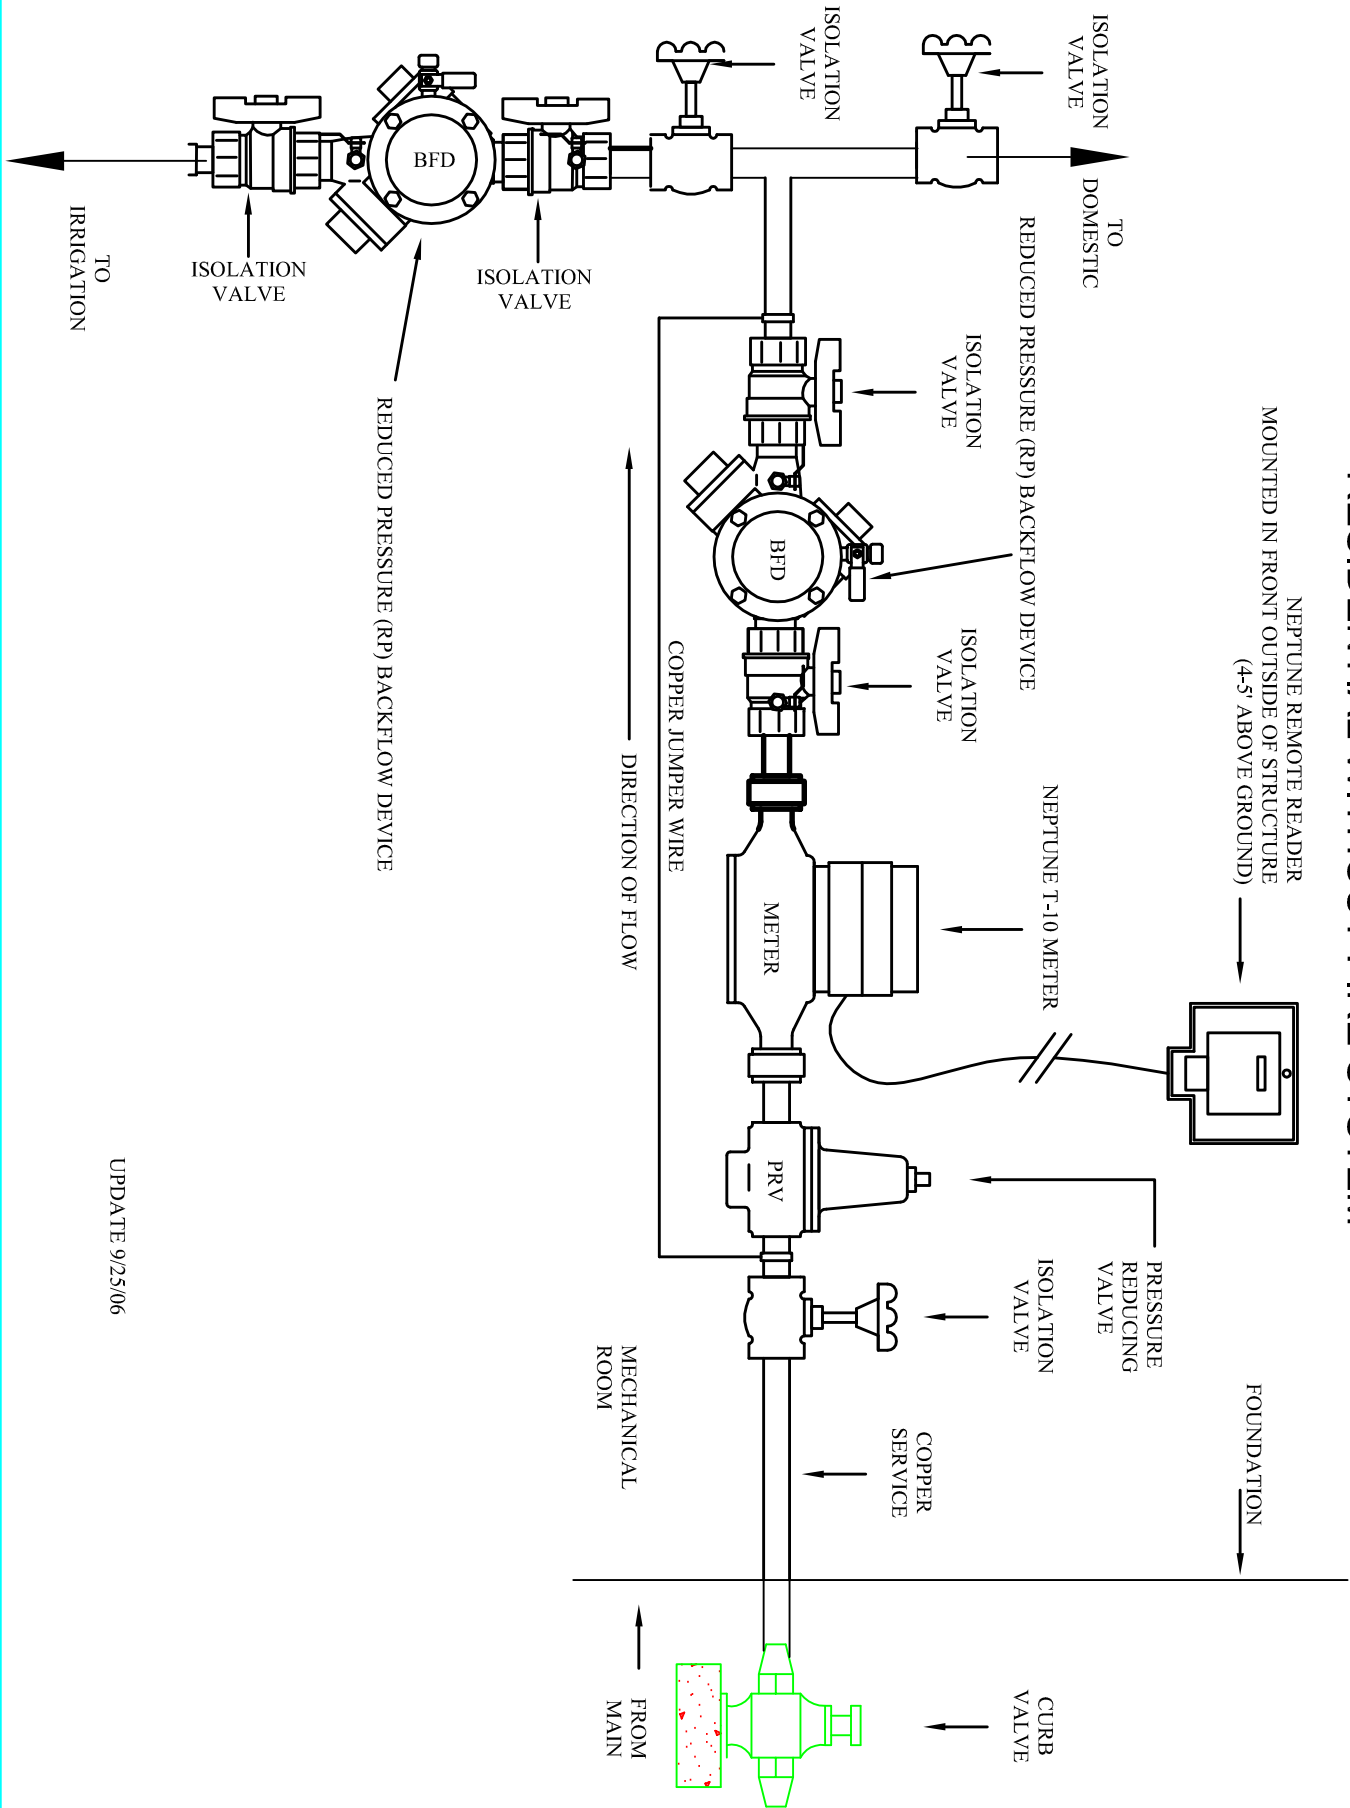

# RESIDENTIAL WITHOUT FIRE SYSTEM

NEPTUNE REMOTE READER  
MOUNTED IN FRONT OUTSIDE OF STRUCTURE  
(4.5' ABOVE GROUND)

UPDATE 9/25/06